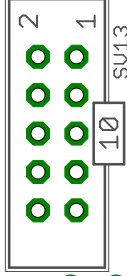

2.2

Drums-16-Bus-13c

23.2

44.2

65.2

86.2

100

COWBELL

CYMBAL

OPEN HH

CLOSED HH

J3

EXT TRIG